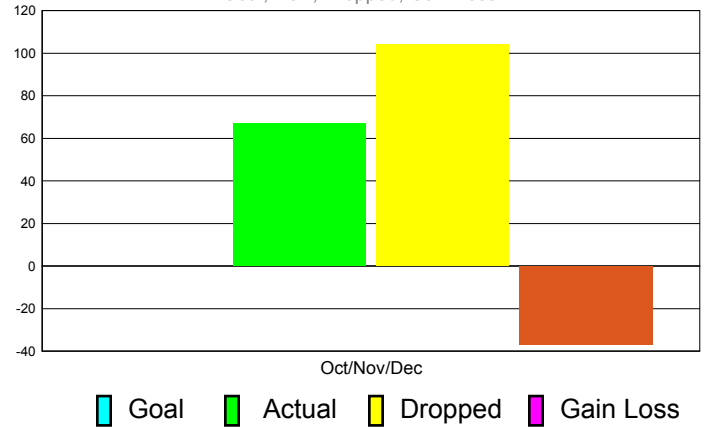

Membership Results 2011-2012

Goal, New, Dropped, Gain/Loss